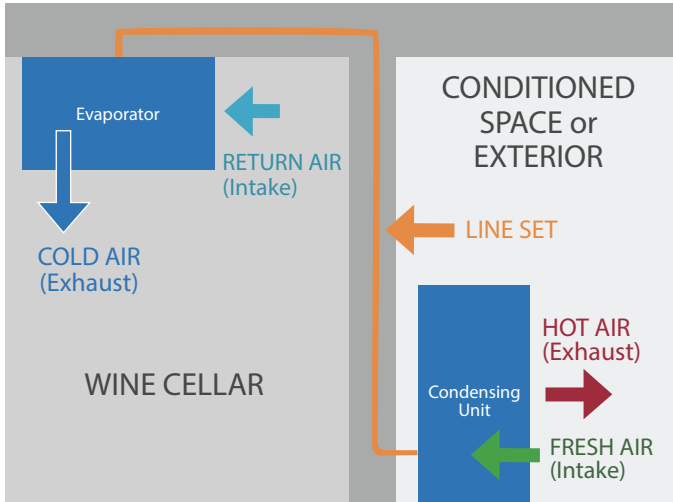

Configuration Options Air Handlers AH12-24Sx

1. Split Configuration / No Ducting

2. Split Configuration / Ducted Evaporator