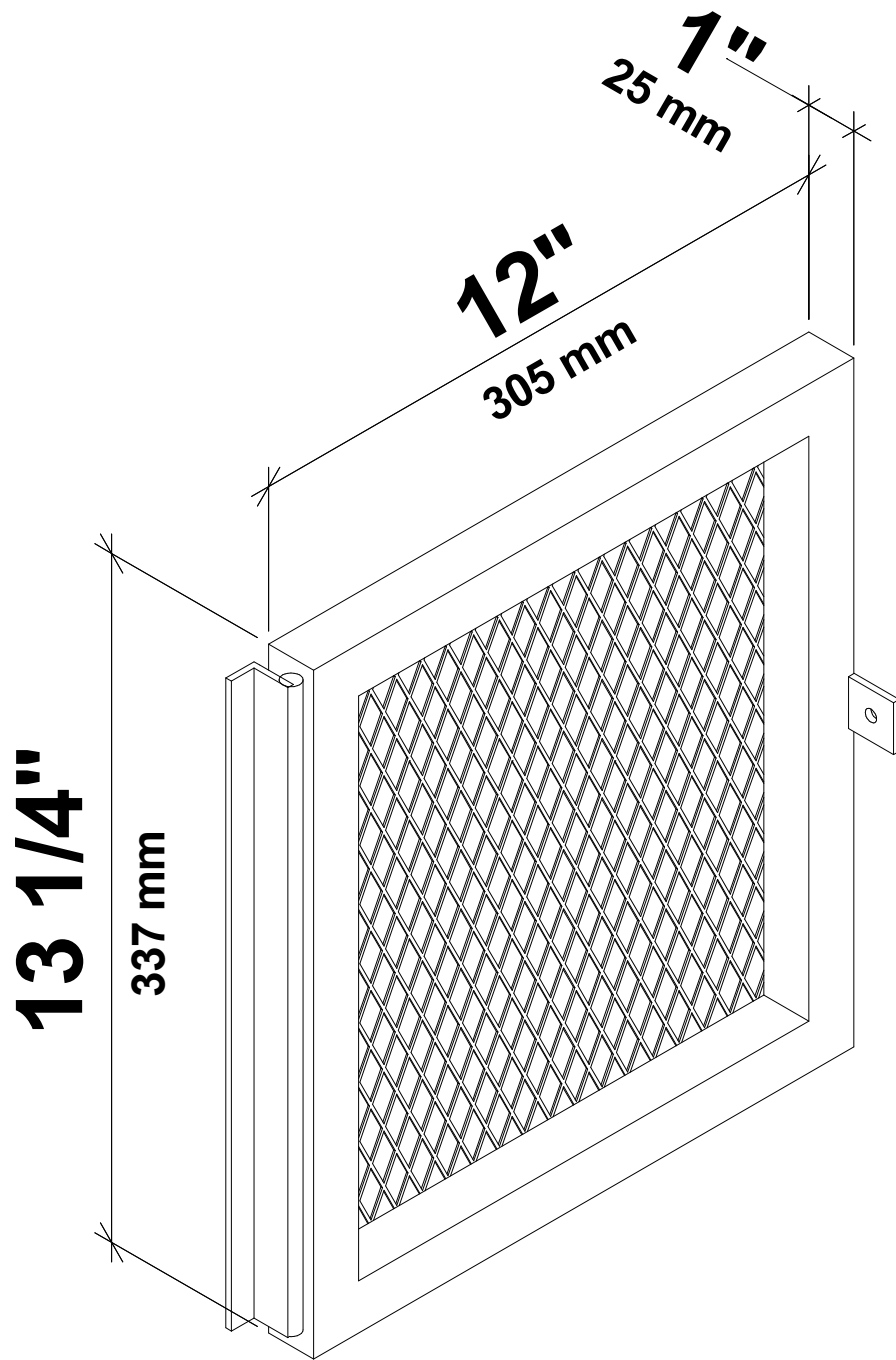

Case & Crate Locker Door

Spec Sheet for CC2-DOOR

VINTAGEVIEW®
MOVING WINE STORAGE FORWARD

4690 Joliet St., Denver, CO 80239 | phone: 866.650.1500 | fax: 866.650.1501 | VintageView.com

For product warranty information, please visit vintageview.com/warranty