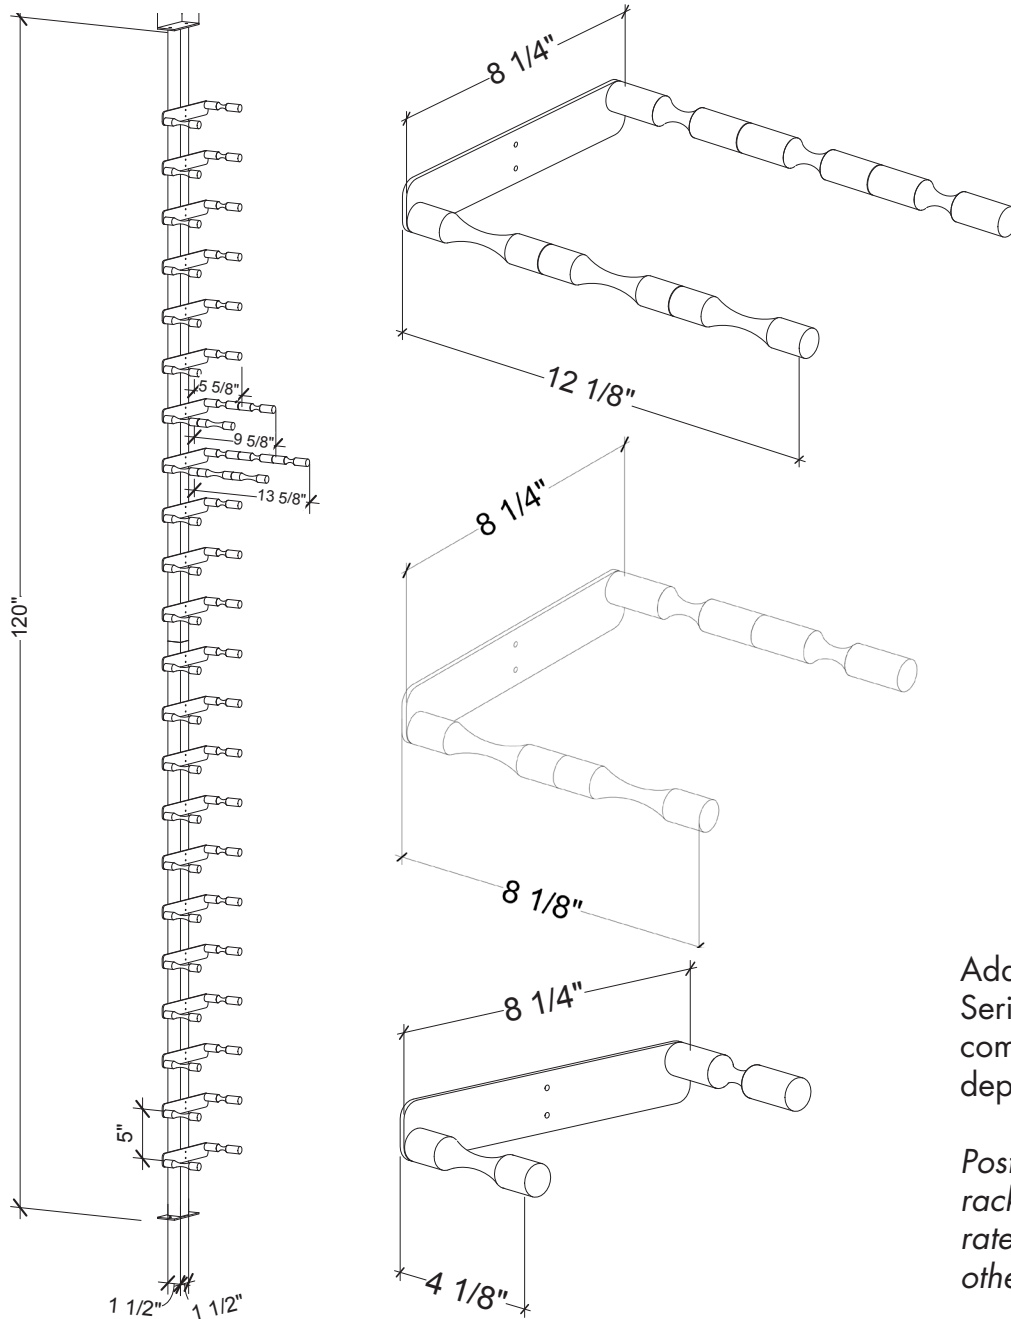

# Vino Series Post

Specs for VS-FCP (1 side of racking)

Add 1.5" to Vino Series Plate/Rack combo for total depth.

*Post, Plates & and racks sold separately unless noted otherwise.*

**VINTAGEVIEW®**  
MOVING WINE STORAGE FORWARD