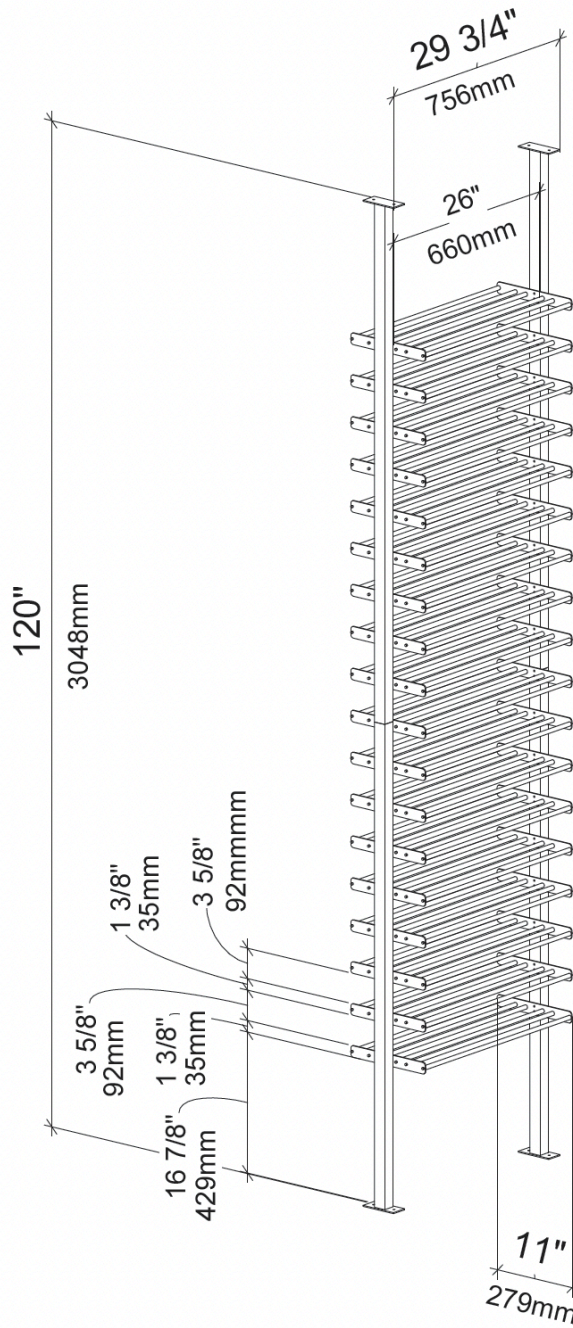

Evolution Low Profile 2C Wine Rack Kit

Spec Sheet for LP-FCP-KIT-2C-3 (108-bottle wine rack)

IMPORTANT
Cut Posts to fit ceiling height on site. Top Mounting Base can telescope out a maximum of 2" (51mm) for a total usable height of 122" (3099mm)

SCAN FOR BILT. 3D INSTRUCTIONS

POWERED BY BILT INTELLIGENT INSTRUCTIONS®

VINTAGEVIEW®

MOVING WINE STORAGE FORWARD