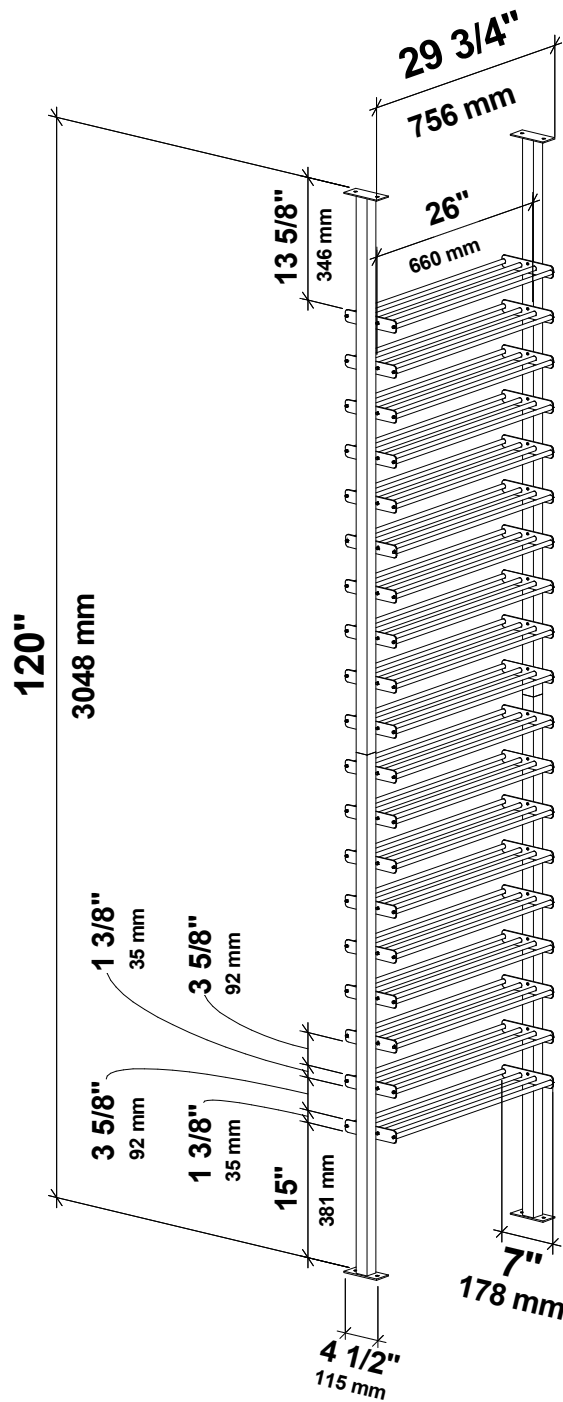

Evolution Low Profile 2C Wine Rack Kit

Spec Sheet for LP-FCP-KIT-2C-2 (72-bottle wine rack)

IMPORTANT
Cut Posts to fit ceiling height on site. Top Mounting Base can telescope out a maximum of 2" (51mm) for a total usable height of 122" (3099mm)