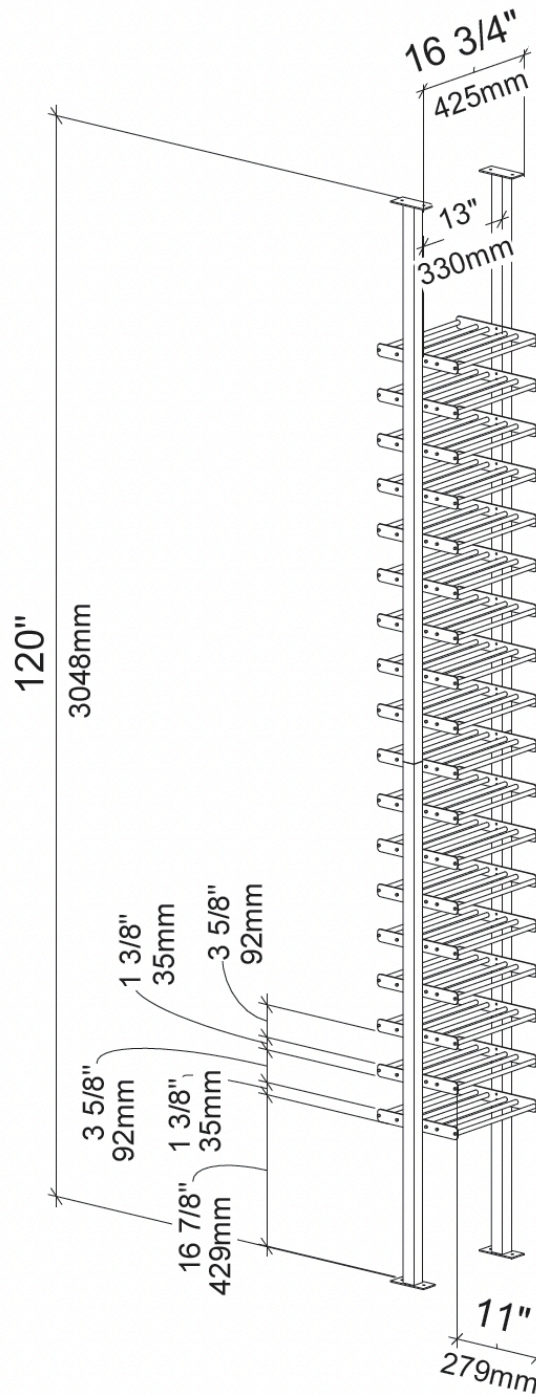

# Evolution Low Profile 1C Wine Rack Kit

Spec Sheet for LP-FCP-KIT-1C-3 (54-bottle wine rack)

**IMPORTANT**  
Cut Posts to fit ceiling height on site. Top Mounting Base can telescope out a maximum of 2" (51mm) for a total usable height of 122" (3099mm)