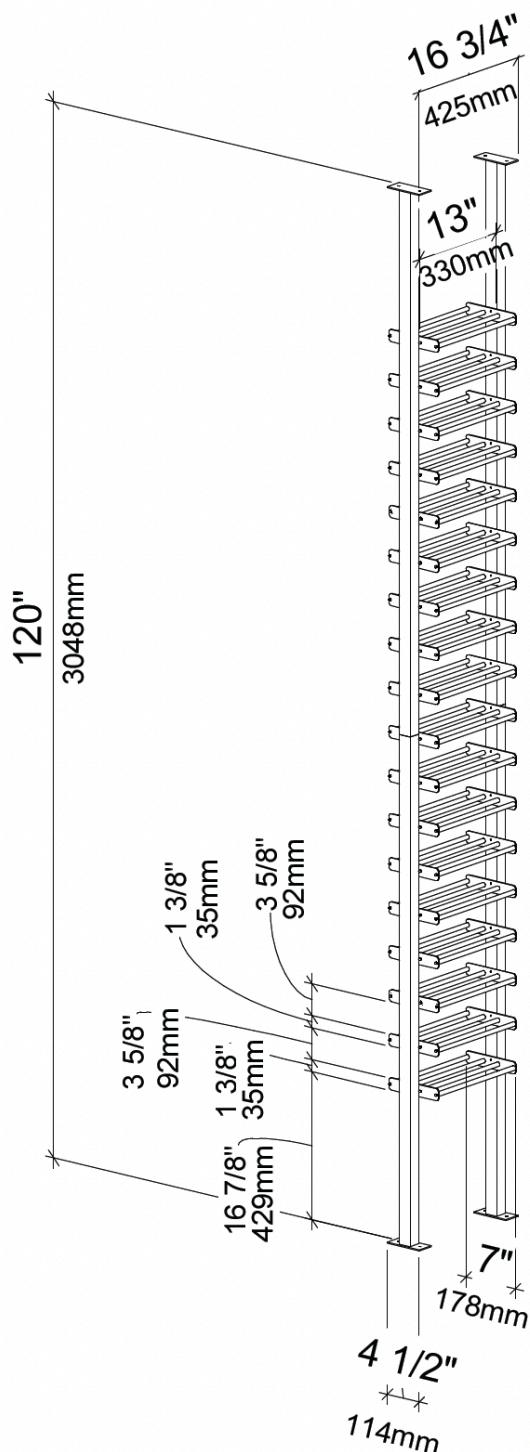

Evolution Low Profile 1C Wine Rack Kit

Spec Sheet for LP-FCP-KIT-1C-2 (36-bottle wine rack)

IMPORTANT

Cut Posts to fit ceiling height on site. Top Mounting Base can telescope out a maximum of 2" (51mm) for a total usable height of 122" (3099mm)