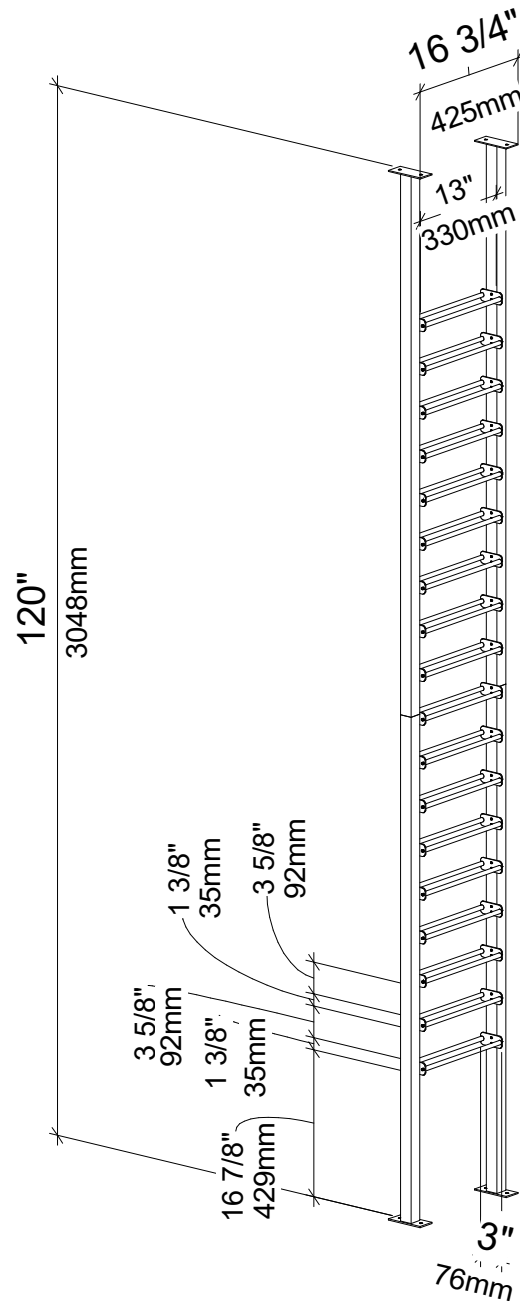

# Evolution Low Profile 1C Wine Rack Kit

Spec Sheet for LP-FCP-KIT-1C-1 (18-bottle wine rack)

## IMPORTANT

Cut Posts to fit ceiling height on site. Top Mounting Base can telescope out a maximum of 2" (51mm) for a total usable height of 122" (3099mm)

SCAN FOR **BILT**. 3D INSTRUCTIONS

POWERED BY **BILT** INTELLIGENT INSTRUCTIONS™