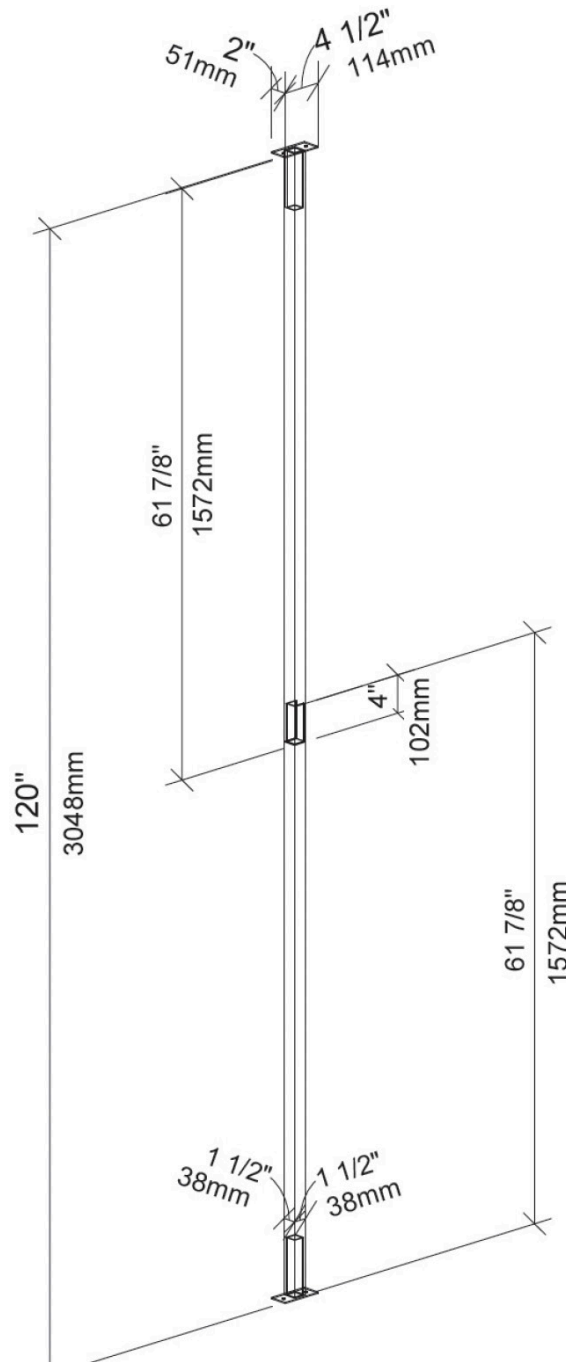

Evolution Low Profile Post 10

Spec Sheet for LP-FCP-10 (Low Profile Wine Rack component)

Complete the System

Order two (2) or more Low Profile Posts and desired components (sold separately) to complete installation of the system.

Cut to Fit on Site
With Mounting Base extended 2" (51mm), max installation height is 122" (3099mm).

SCAN FOR **BILT**. 3D INSTRUCTIONS

POWERED BY **BILT** INTELLIGENT INSTRUCTIONS®

VINTAGEVIEW®
MOVING WINE STORAGE FORWARD