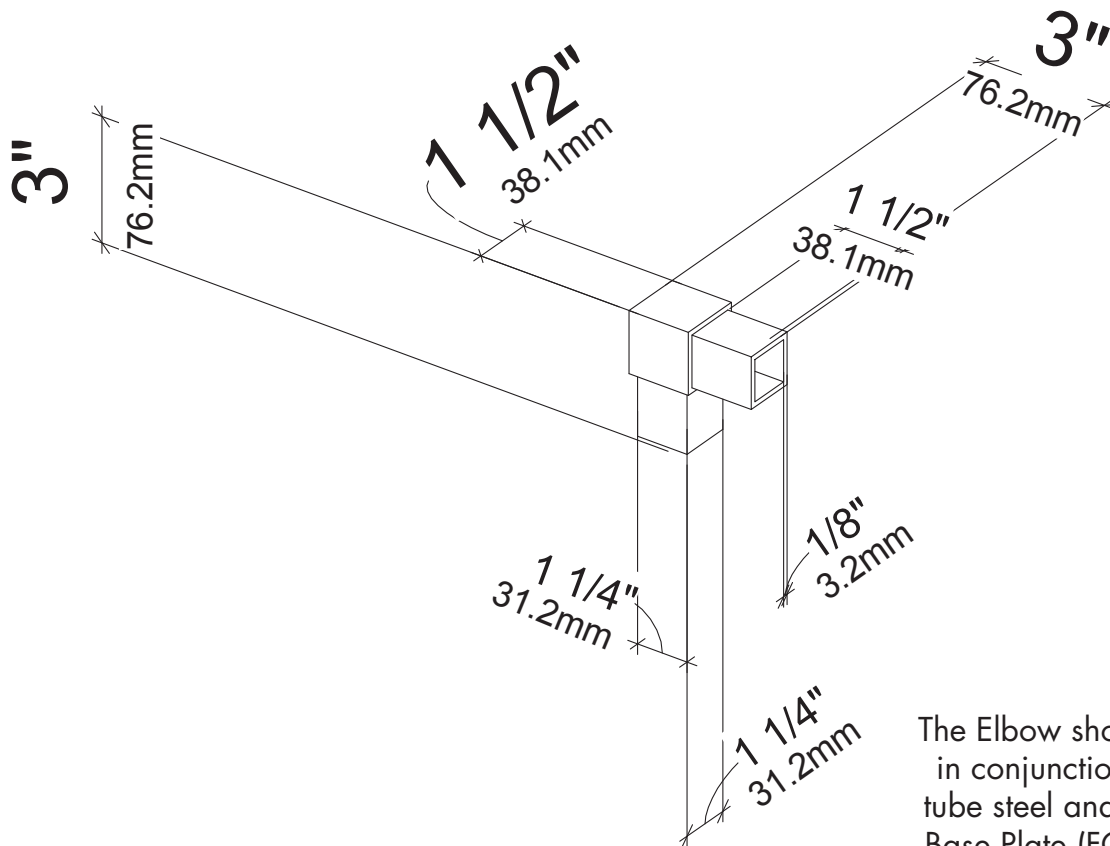

# W Series Frame Elbow

Spec sheet for W Series Frame Elbow (FCF-ELBOW)

The Elbow should be used in conjunction with 1x1 tube steel and an Hidden Base Plate (FCF-HIDDEN) to offset a W Series Frame up to 12" from the wall.