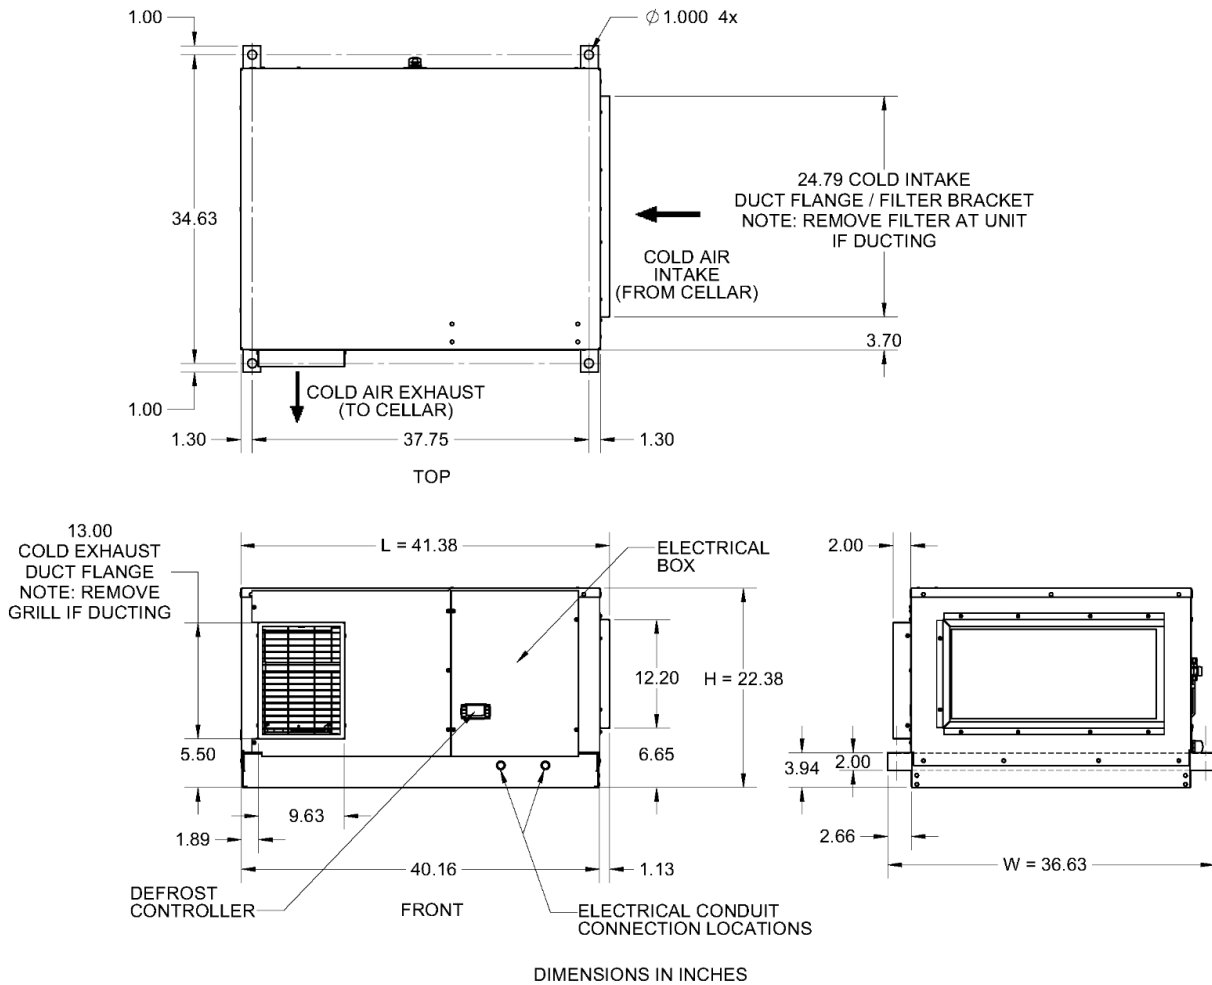

Evaporator Cut Sheet

Evaporator Piping Connections

Condensing Unit Cut Sheet

DIMENSIONS IN INCHES