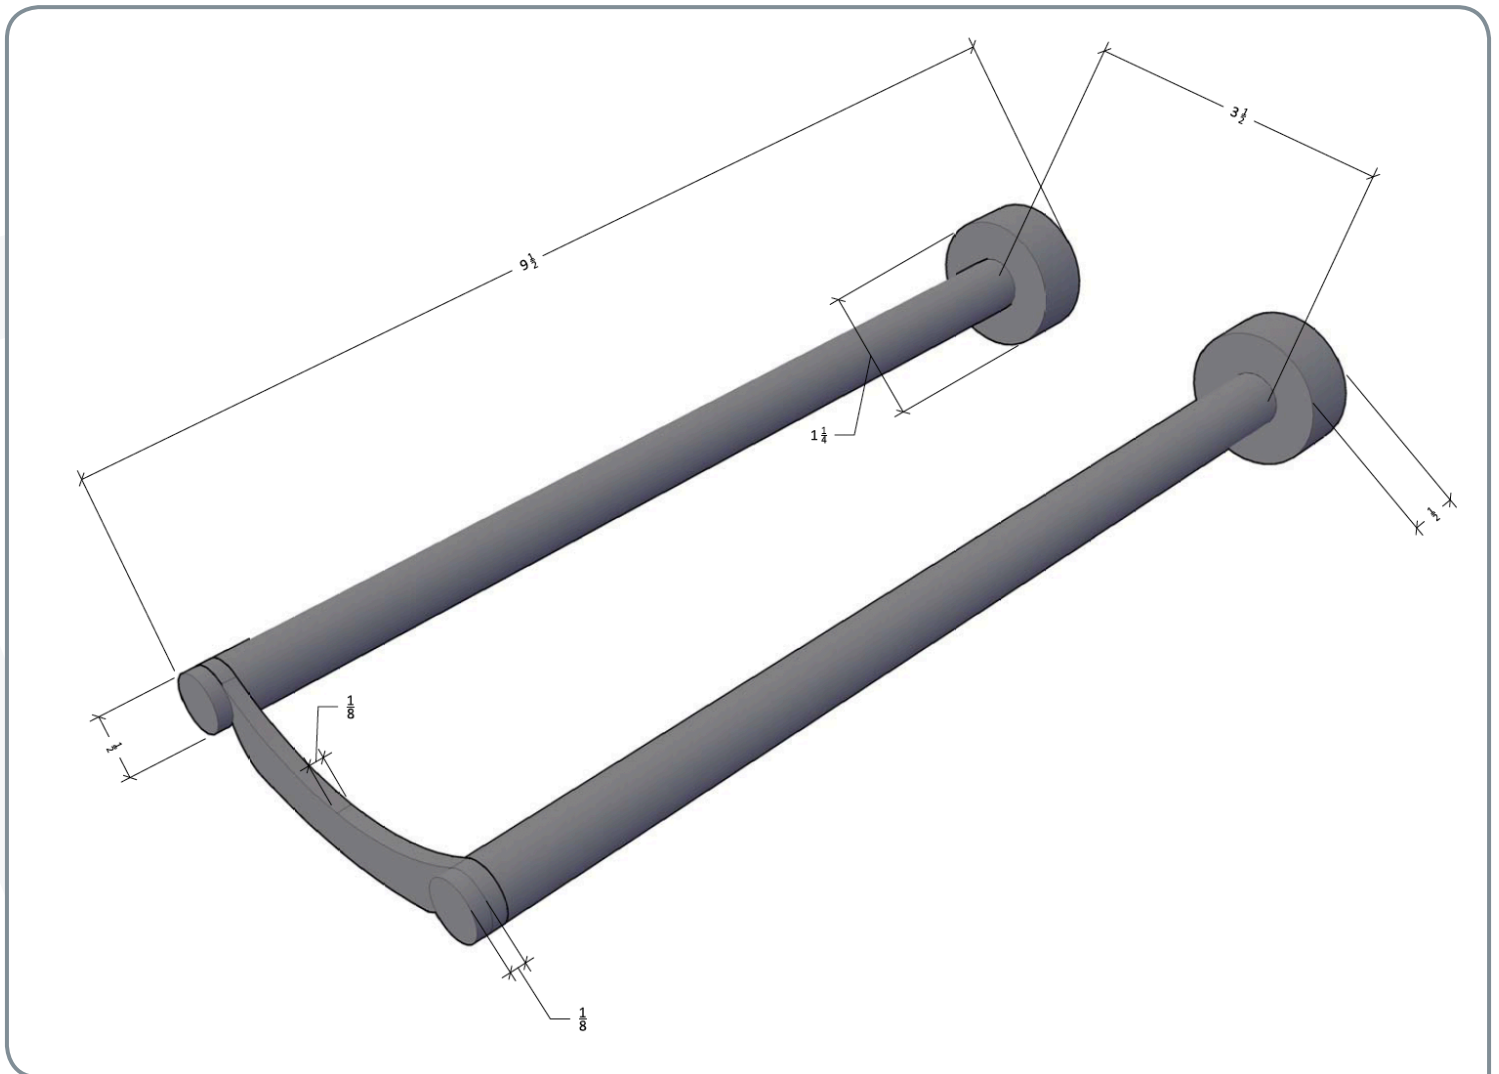

Vino Series Magnum Rails

With Collars, required for drywall, (VRC-MAG) Spec Sheet

VINTAGEVIEW[®]
MOVING WINE STORAGE FORWARD

4690 Joliet St., Denver, CO 80239 | phone: 866.650.1500 | fax: 866.650.1501 | VintageView.com