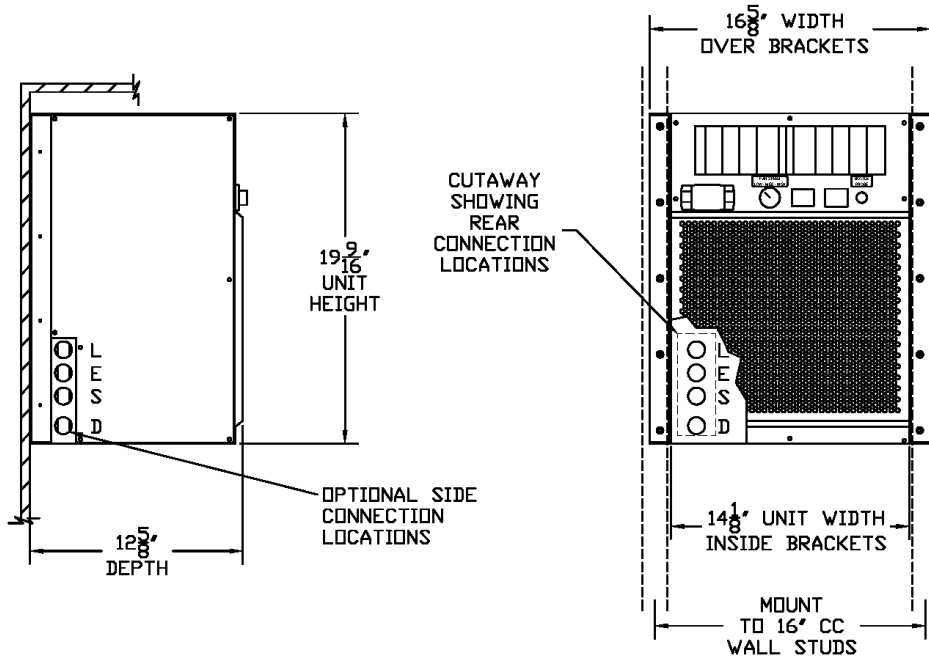

Evaporator Dimensions

3000 Sqc/Shqc
4000 Sqc/Shqc

CONNECTION LEGEND:

- L = LIQUID LINE (RED COLOR CODE)
- S = SUCTION LINE (BLUE COLOR CODE)
- E = ELECTRICAL POWER CORD
- D = DRAIN LINE

3000Sqc / 4000Sqc EVAPORATOR DIMENSIONS

3000Shqc / 4000Shqc EVAPORATOR DIMENSIONS

2056A_R01