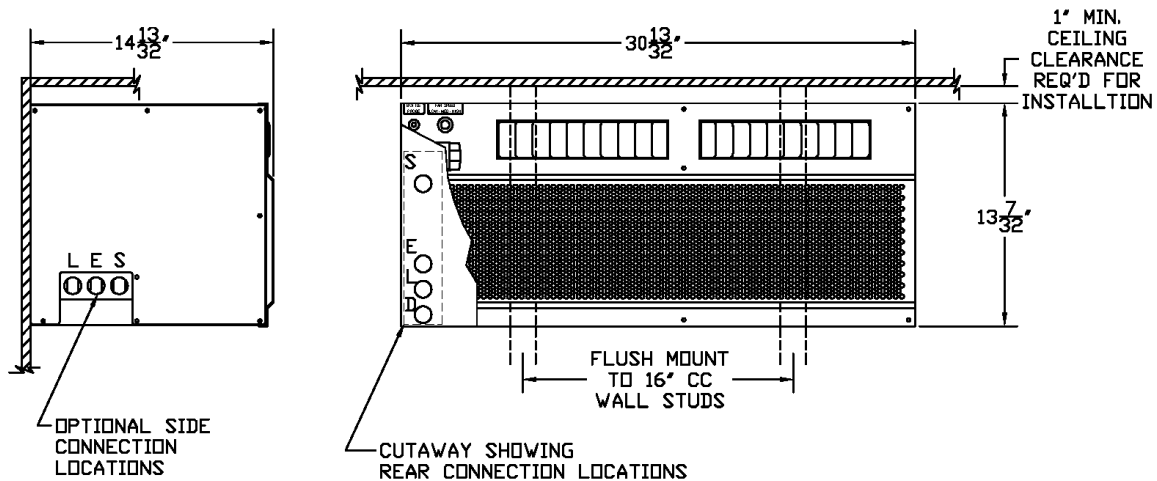

Evaporator Dimensions

3000 Sqc/Shqc
4000 Sqc/Shqc

CONNECTION LEGEND:

- L = LIQUID LINE (RED COLOR CODE)
- S = SUCTION LINE (BLUE COLOR CODE)
- E = ELECTRICAL POWER CORD
- D = DRAIN LINE

3000Sqc / 4000Sqc EVAPORATOR DIMENSIONS

3000Shqc / 4000Shqc EVAPORATOR DIMENSIONS

2056A_R01