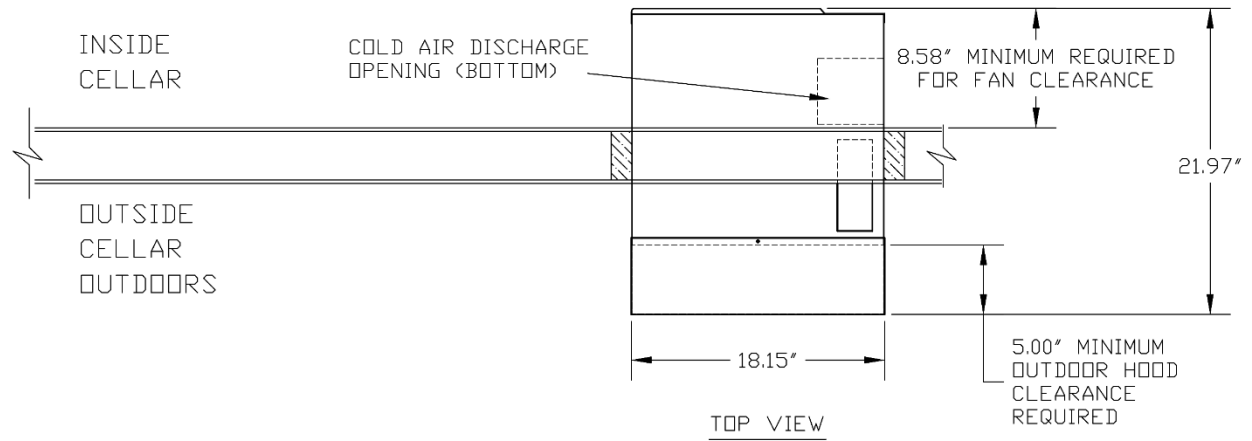

Outdoor Hood Installation

1800XTSx

RIGHT SIDE VIEW

REAR VIEW