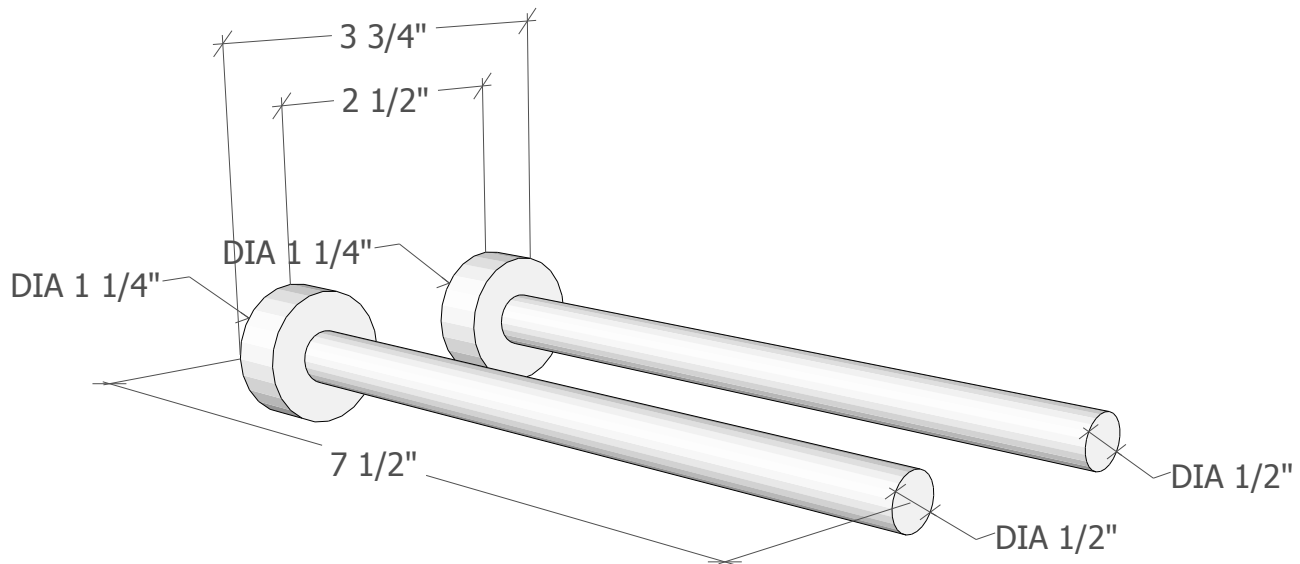

VINTAGEVIEW®
MOVING WINE STORAGE FORWARD

Wine Master Cellars, LLLP • 10645 E 47th Ave, Denver, CO 80239 • phone: 866.650.1500 • fax: 866.650.1501 • VintageView.com

Vino Rails With Collars (VR-DWC, VR-MS, VR-WDC) & Vino Rails Without Collars (VR-MS & VR-WD) Spec Sheet

Vino Series Collars are required for all drywall installations and optional for wood and masonry installations and will add 1/2 inch to the overall depth.

For product warranty information, please visit: VintageView.com/support/warranty
We're here to help, call us at 866-650-1500 with any questions.