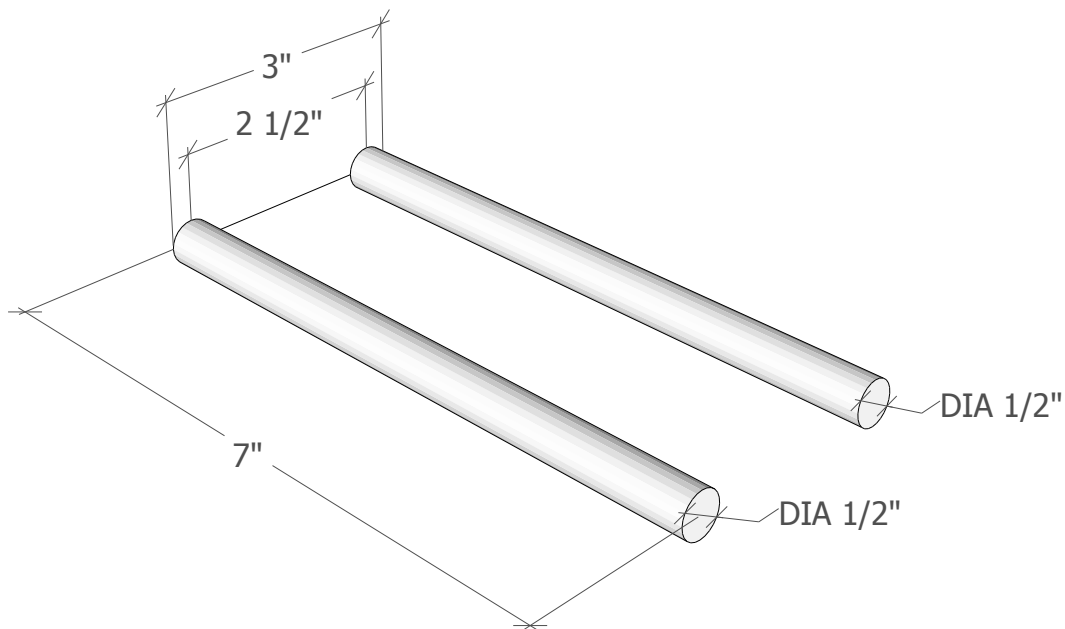

VINTAGEVIEW®
MOVING WINE STORAGE FORWARD

Wine Master Cellars, LLLP • 10645 E 47th Ave, Denver, CO 80239 • phone: 866.650.1500 • fax: 866.650.1501 • VintageView.com

Vino Rails With Collars (VR-DWC, VR-MS, VR-WDC) & Vino Rails Without Collars (VR-MS & VR-WD) Spec Sheet

Vino Series Collars are required for all drywall installations and optional for wood and masonry installations and will add 1/2 inch to the overall depth.

For product warranty information, please visit: VintageView.com/support/warranty
We're here to help, call us at 866-650-1500 with any questions.